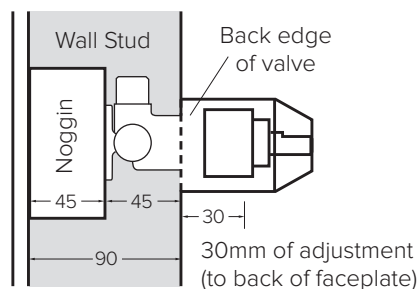

OPTIONAL 13MM EXTENSION KIT

43mm of adjustment (to the back of faceplate) can be achieved using the 13mm extension kit. Code: **43472.00**

Note: Compatible with 40mm Mains Pressure Valve only

CURA

A timeless range that combines affordability and style to elevate your bathroom experience. Crafted with a dazzling chrome finish that adds a touch of elegance to any space.