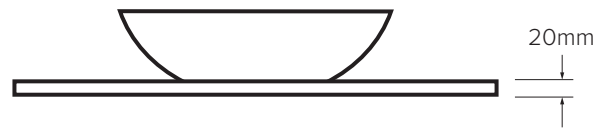

FEATURES

VANITY TOP OPTIONS

ELESTONE 20MM FLAT TOP

EleStone is an Acrylic Premium Solid Surface providing a sleek modern appearance, a seamless surface coupled with non-porous and hygienic properties.