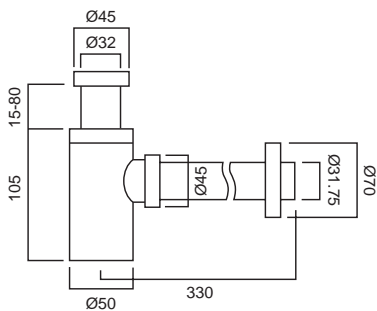

HORIZONTAL 600MM
BRUSHED NICKEL:
TP32-600-BN

HORIZONTAL 600MM
GUN METAL:
TP32-600-GM

HORIZONTAL 600MM
BLACK:
TP32-600-B

HORIZONTAL 600MM
WHITE:
TP32-600-W

EXTENDABLE BOTTLE TRAP

Vertical (200mm) and horizontal (600mm) bottle trap extensions for the Elementi Universal trap are available in 5 finishes. These extensions can be simply cut down to whatever length is required.