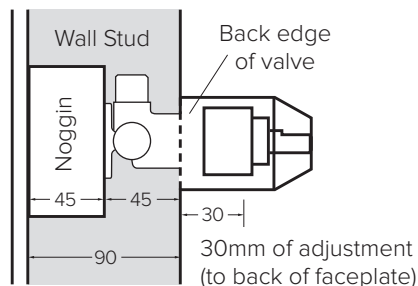

**OPTIONAL 13MM
EXTENSION KIT**

43mm of adjustment (to the back of faceplate) can be achieved using the 13mm extension kit. Code: **43472.00**

Note: Compatible with 40mm Mains Pressure Valve only