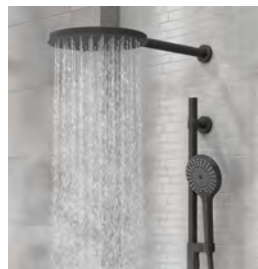

ELEMENTI®

10 Year Product Guarantee*
5 Year Coloured Finish Guarantee*

Safety Stop Auto Shutoff
TVT (Thermostatic Valve Technology)

Flawless Finish
Effortless Control