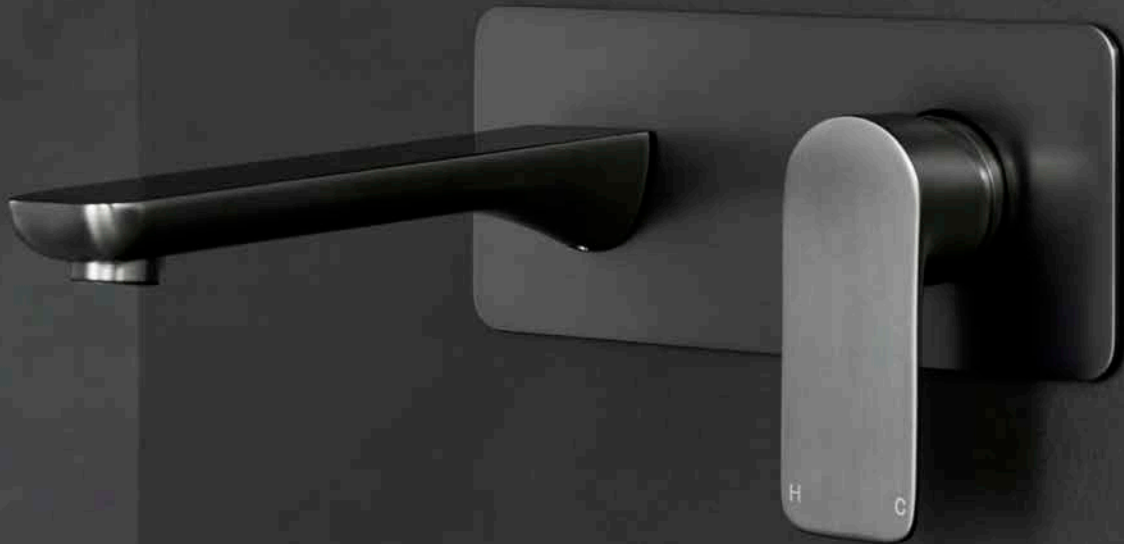

ORZA

Orza combines innovative proportions and shapes resulting in the ultimate focal point in any bathroom. The body is enhanced by gentle extensive curves coupled with flat linear profiles of the spout & handle, coming together to create that exclusive and refined environment.

Orza Wall Mounted Basin Mixer
Finish: Gun Metal