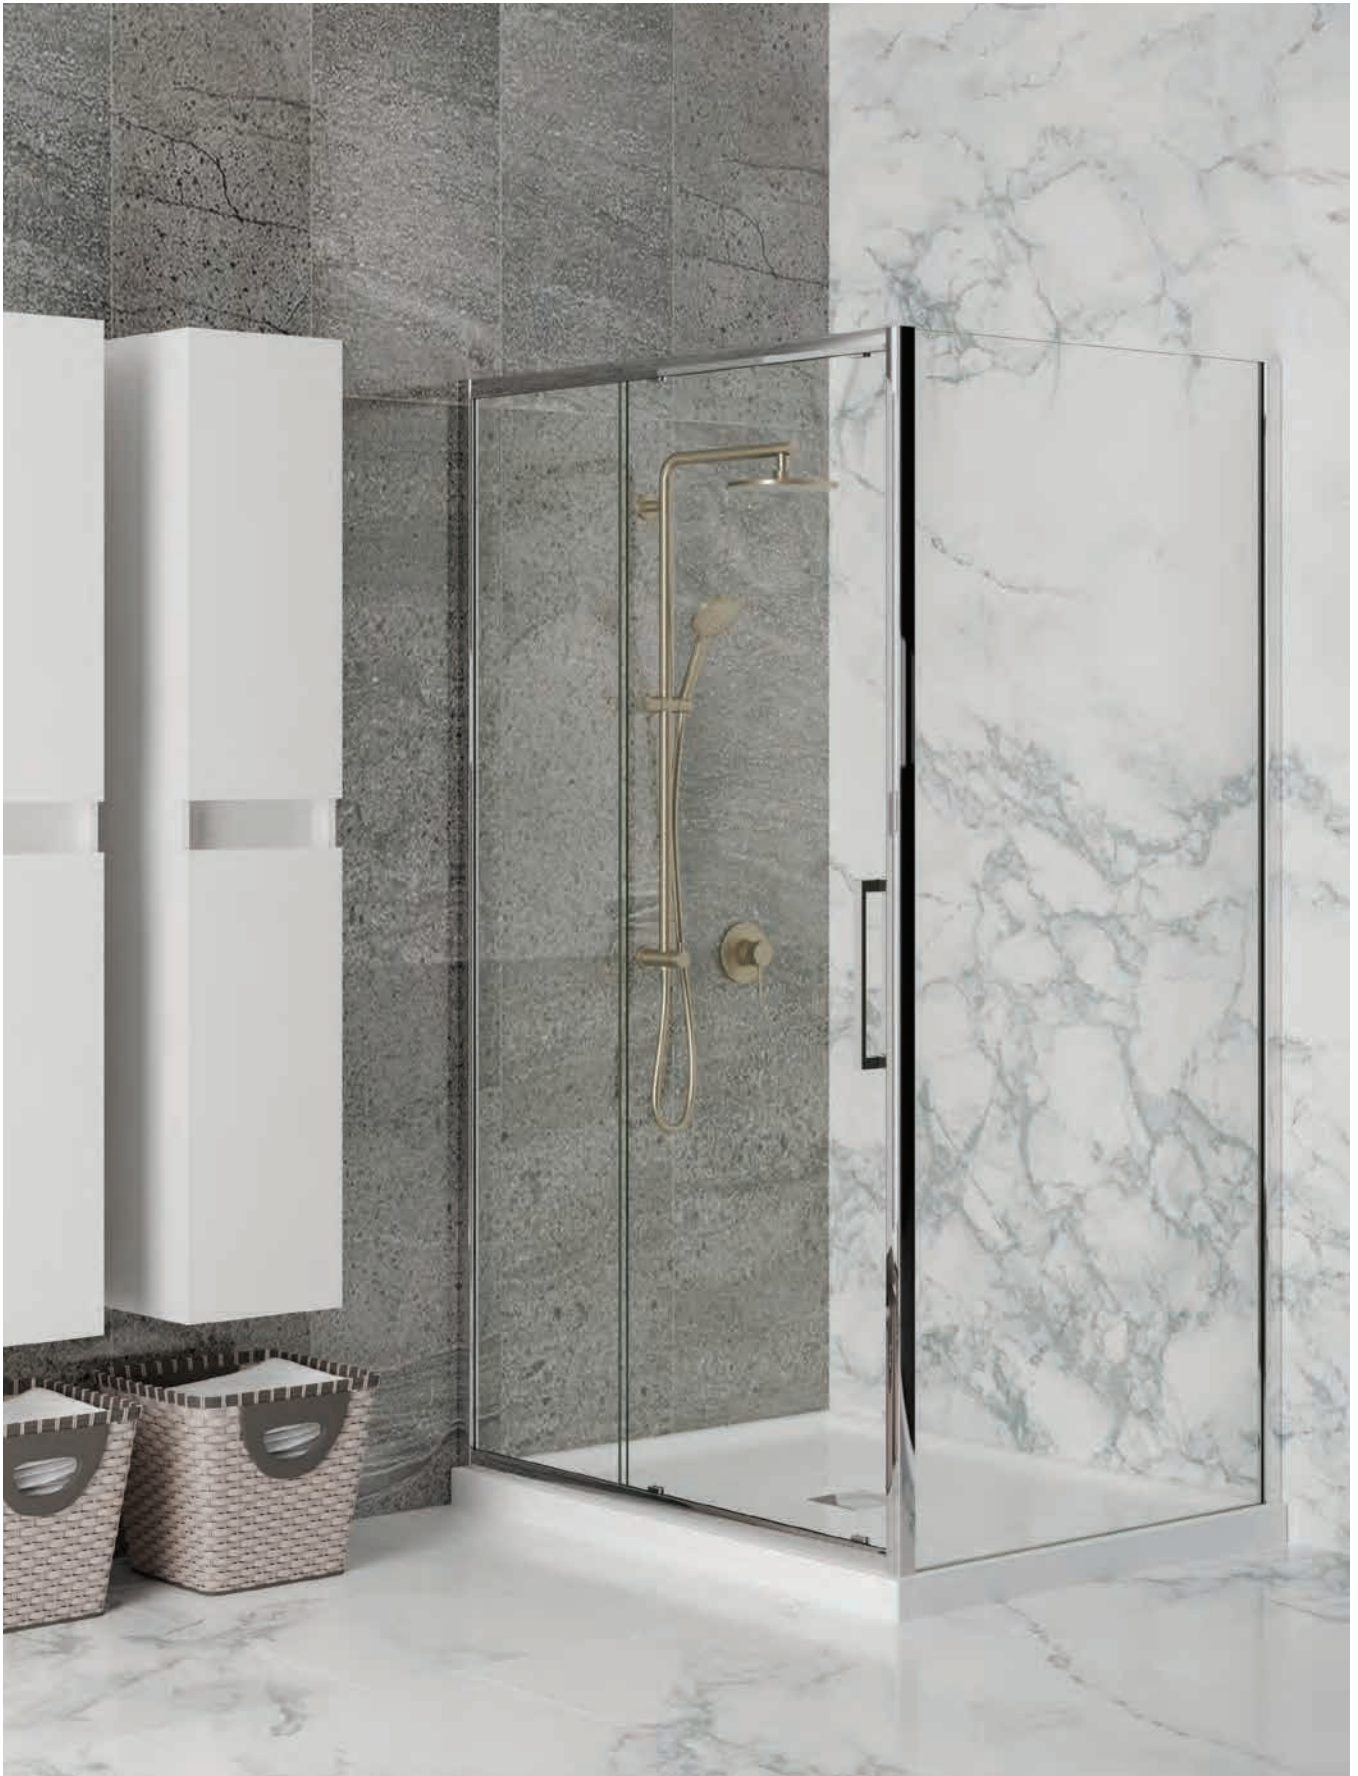

FEATURED PRODUCT:
1200 X 900 LEFT HAND
CHROME CENTRE WASTE
CHROME FRAME