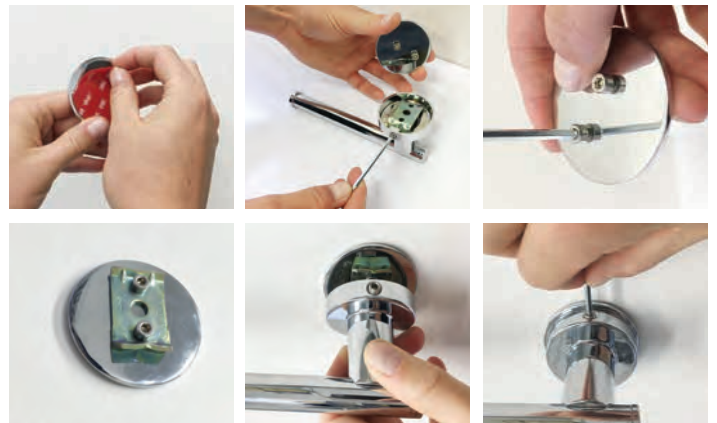

If you're looking to save time and money, this is the perfect option. The 3M-coated stainless steel back plate simply attaches to the back of selected Elementi Project accessories. The adhesive backplate is easy to install on surfaces such as drywalls, glass, tile and concrete and never damages the surface (surface must be within 0.5mm of level). Load bearing up to 5kg.