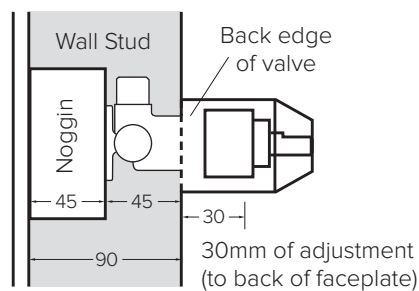

SAVON SHOWER MIXER

Ø90
MAINS PRESSURE
40MM CARTRIDGE

CHROME:
43170.02

BRUSHED
NICKEL:
43170.04

GUN
METAL:
43170.29

BLACK:
43170.13

NEW

SAVON SHOWER MIXER

Ø65
MAINS PRESSURE
35MM METAL STEM CARTRIDGE

CHROME:
43770.02

BRUSHED
NICKEL:
43770.04

GUN
METAL:
43770.29

BLACK:
43770.13

SAVON DIVERTER MIXER

Ø140
MAINS PRESSURE
40MM CARTRIDGE

CHROME:
43180.02

BRUSHED
NICKEL:
43180.04

GUN
METAL:
43180.29

BLACK:
43180.13

30MM ADJUSTMENT RANGE

The Mains Pressure shower mixer features a 30mm adjustment range allowing for different installation requirements and thickness of wall/cladding materials.

OPTIONAL 13MM EXTENSION KIT

43mm of adjustment (to the back of faceplate) can be achieved using the 13mm extension kit. Code: **43472.00**

Note: Compatible with 40mm Mains Pressure Valve only