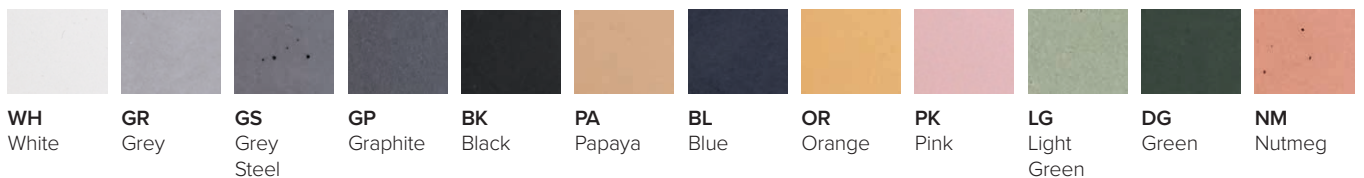

Brushed Nickel
320mm: **H-U320.04**

Brushed Brass
320mm: **H-U320.07**

Gun Metal
320mm: **H-U320.29**

Black
320mm: **H-U320.13**

CONCRETE TOP FINISHES

Select your finish code below e.g. 750 Evolve Bare Wall Vanity in Dezipna White Gloss with Blue Concrete Flat Top: 28620**BL**.11