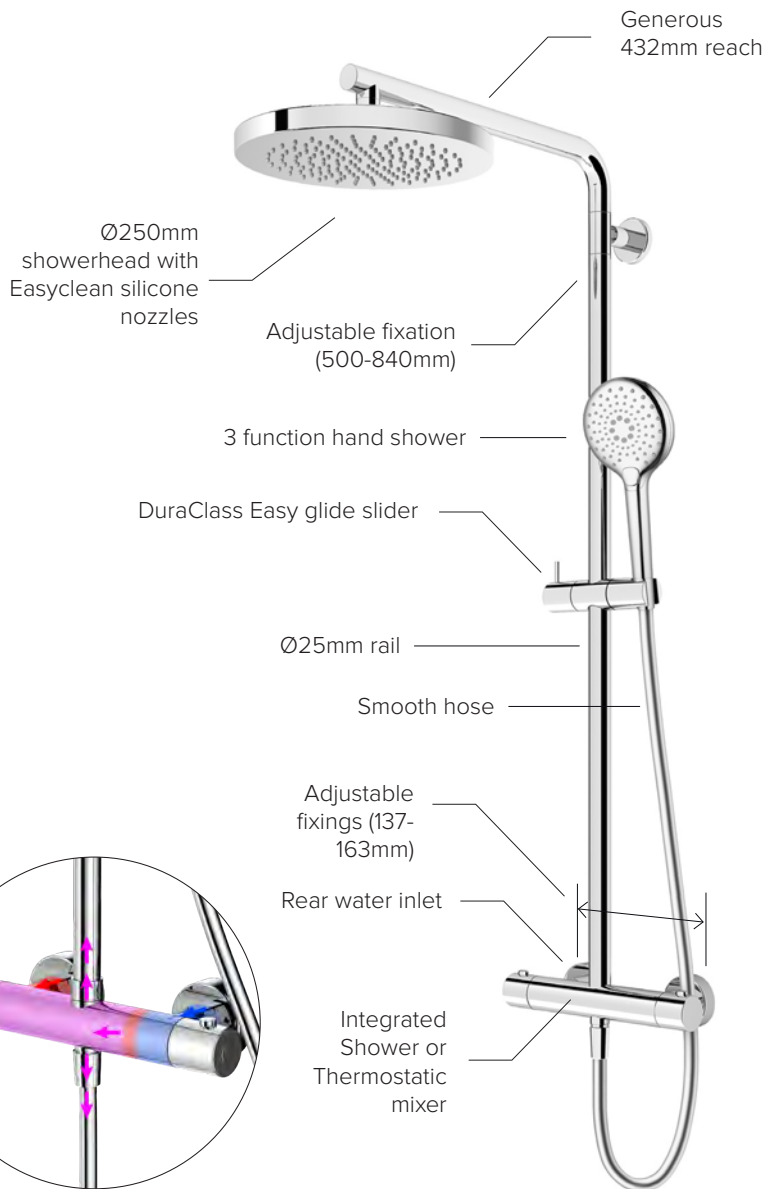

SPLASH PLUS ROUND

SHOWER MIXER

Offering all the benefits of a traditional shower mixer but integrated cleverly into the shower itself, allowing for ease of temperature adjustment and water flow with effortless control.

THERMOSTATIC MIXER

Elementi's most precise showering experience yet. The integrated Thermostatic mixer allows users accurate temperature control every time.

SPLASH PLUS COLUMN SHOWER WITH INTEGRATED SHOWER MIXER

CW 3 FUNCTION HAND PIECE
ADJUSTABLE FIXATION
MAINS PRESSURE:
2 STAR 12 L/MIN

CHROME:
40366.02

BLACK:
40366.13

SPLASH PLUS COLUMN SHOWER WITH INTEGRATED THERMOSTATIC MIXER

CW 3 FUNCTION HAND PIECE
ADJUSTABLE FIXATION
MAINS PRESSURE:
2 STAR 12 L/MIN

CHROME:
40367.02

BLACK:
40367.13