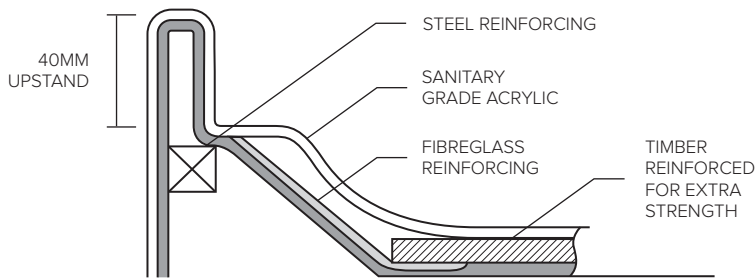

WEIGHT TESTED REINFORCED TRAY WITH REAR UPSTAND AND FRONT SAFETY LIP

Elementi trays are manufactured from one piece of superior sanitary grade acrylic. Our trays are then reinforced with timber and fibreglass which allows us to give the trays a commercial weight rating of 200kg.

Additionally our industry leading 40mm upstand requires no rebating into the wall frame when using 10mm plaster board and the 40mm upstand gives our installers great piece of mind.

Lastly our our 65mm low profile trays allow for easy access into the shower.