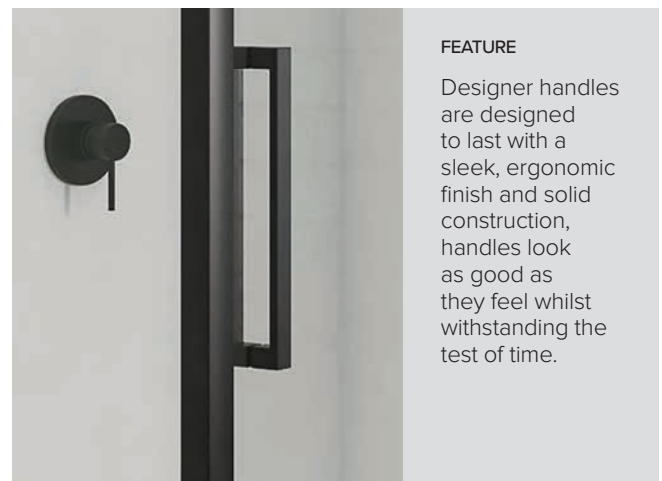

INCLUDES TRAY, WASTE, GLASS DOOR/RETURN, LINER AND GLUE/SILICONE

CORNER WASTE \varnothing 240MM X 240MM
CENTRE WASTE \varnothing 500MM X 500MM

FEATURE

Designer handles are designed to last with a sleek, ergonomic finish and solid construction, handles look as good as they feel whilst withstanding the test of time.