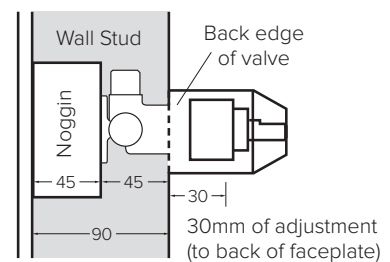

OPTIONAL 13MM EXTENSION KIT

43mm of adjustment (to the back of faceplate) can be achieved using the 13mm extension kit. Code: **43472.00**

Note: Compatible with 40mm Mains Pressure Valve only.