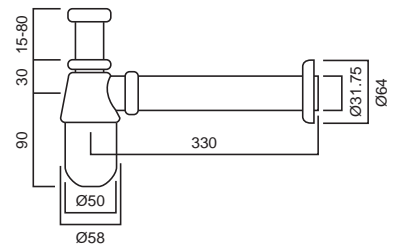

ELEMENTI
32MM INSULATED
BOTTLE TRAP

CHROME:
79144.02

A separate internal sleeve prevents accidental scalding by keeping hot water away from the exterior. Using an insulated bottle trap can eliminate the need for a semi pedestal/cover.

Refer to your local regulations for details.