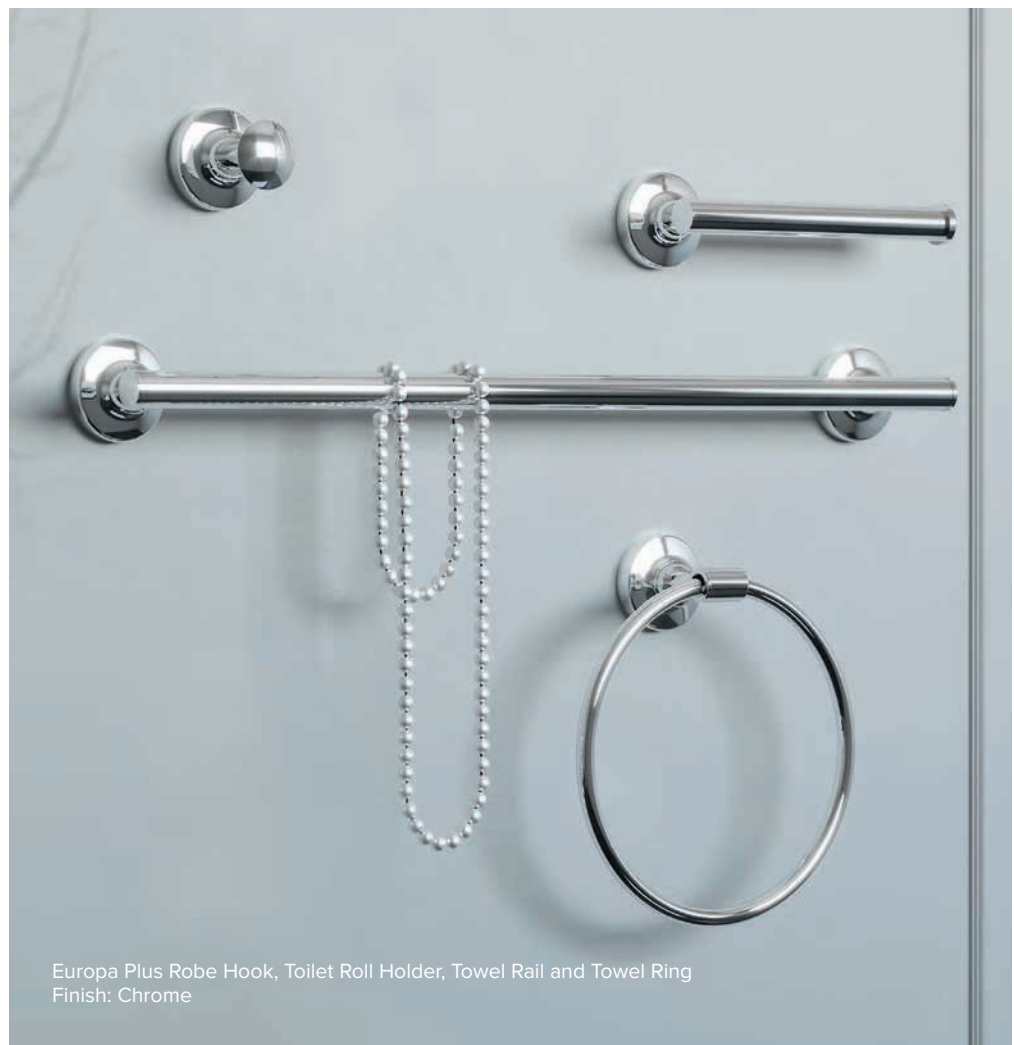

Europa Plus Robe Hook, Toilet Roll Holder, Towel Rail and Towel Ring
Finish: Chrome

CONCRETE ACCESSORIES

BARE CONCRETE LARGE SOAP DISH

305(L) X 150(W) X 30(H)

WHITE:	BSOLWH	BLUE:	BSOLBL
GREY:	BSOLGR	ORANGE:	BSOLOR
GREY STEEL:	BSOLGS	PINK:	BSOLPK
GRAPHITE:	BSOLGP	LIGHT GREEN:	BSOLLG
BLACK:	BSOLBK	GREEN:	BSOLDG
PAPAYA:	BSOLPA	NUTMEG:	BSOLNM