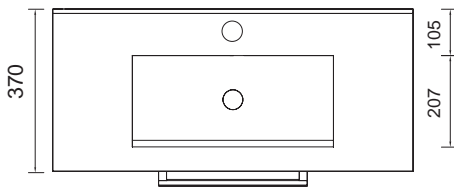

PERFECT FOR SMALLER SPACES

Today, living space is the ultimate luxury. And it's often in the bathroom that space becomes a real issue. In a small bathroom, the Slim II vanity proves a real space saver. The shorter projection (370MM) of the vanity leaves a larger area in the middle of the room to turn around and use all the facilities with ease.