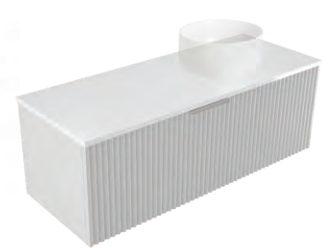

TALL CABINET NEW

1. **STEP 1:** Select cabinet size and finish
   STEP 2: Select handle finish

EXAMPLE:

PETTINE WALL TALL CABINET:
86735.31 + 84893.04

PETTINE WALL TALL CABINET

295(L) X 308(W) X 1600(H) / REVERSIBLE
1 X DOOR / 3 X SHELVES

BIANCO: **86735.31**
NERO: **86735.33**
GRIGIO: **86735.34**
SABBIA: **86735.35**
CIELO: **86735.36**
MUSCHIO: **86735.38**
LEGNA: **86735.37**
+ HANDLE

1200

PETTINE WALL VANITY CABINET

1190(L) X 460(W) X 420(H) / 1 X DRAWER

SINGLE CENTRE BOWL

BIANCO: **C-PET120W.31**
NERO: **C-PET120W.33**
GRIGIO: **C-PET120W.34**
SABBIA: **C-PET120W.35**
CIELO: **C-PET120W.36**
MUSCHIO: **C-PET120W.38**
LEGNA: **C-PET120W.37**
+ TOP
+ HANDLE

DOUBLE BOWL

BIANCO: **C-PET120WD.31**
NERO: **C-PET120WD.33**
GRIGIO: **C-PET120WD.34**
SABBIA: **C-PET120WD.35**
CIELO: **C-PET120WD.36**
MUSCHIO: **C-PET120WD.38**
LEGNA: **C-PET120WD.37**
+ TOP
+ HANDLE

SINGLE LEFT BOWL

BIANCO: **C-PET120WL.31**
NERO: **C-PET120WL.33**
GRIGIO: **C-PET120WL.34**
SABBIA: **C-PET120WL.35**
CIELO: **C-PET120WL.36**
MUSCHIO: **C-PET120WL.38**
LEGNA: **C-PET120WL.37**
+ TOP
+ HANDLE

SINGLE RIGHT BOWL

BIANCO: **C-PET120WR.31**
NERO: **C-PET120WR.33**
GRIGIO: **C-PET120WR.34**
SABBIA: **C-PET120WR.35**
CIELO: **C-PET120WR.36**
MUSCHIO: **C-PET120WR.38**
LEGNA: **C-PET120WR.37**
+ TOP
+ HANDLE

1500

PETTINE WALL VANITY CABINET

1490(L) X 460(W) X 420(H) / 2 X DRAWER

DOUBLE BOWL

BIANCO: **C-PET150WD.31**
NERO: **C-PET150WD.33**
GRIGIO: **C-PET150WD.34**
SABBIA: **C-PET150WD.35**
CIELO: **C-PET150WD.36**
MUSCHIO: **C-PET150WD.38**
LEGNA: **C-PET150WD.37**
+ TOP
+ HANDLE

SINGLE LEFT BOWL

BIANCO: **C-PET150WL.31**
NERO: **C-PET150WL.33**
GRIGIO: **C-PET150WL.34**
SABBIA: **C-PET150WL.35**
CIELO: **C-PET150WL.36**
MUSCHIO: **C-PET150WL.38**
LEGNA: **C-PET150WL.37**
+ TOP
+ HANDLE

SINGLE RIGHT BOWL