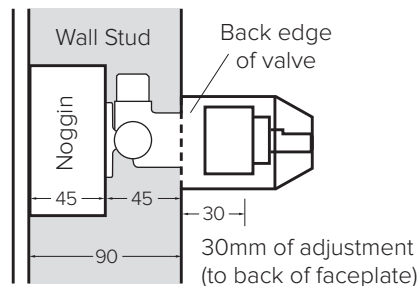

OPTIONAL 13MM EXTENSION KIT

43mm of adjustment (to the back of faceplate) can be achieved using the 13mm extension kit. Code: **43472.00**

Note: Compatible with 40mm Mains Pressure Valve only.