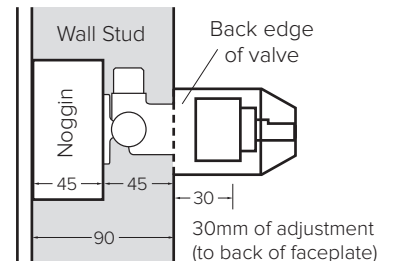

The Mains Pressure shower mixer features a 30mm adjustment range allowing for different installation requirements and thickness of wall/cladding materials.

OPTIONAL 13MM
EXTENSION KIT

43mm of adjustment (to the back of faceplate) can be achieved using the 13mm extension kit. Code: 43472.00