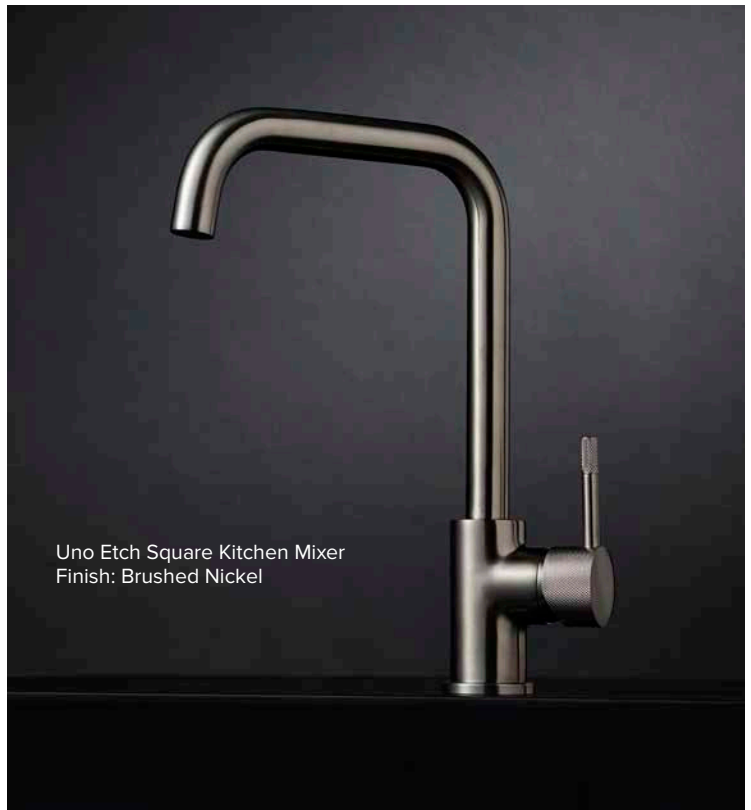

Uno Etch Square Kitchen Mixer
 Finish: Brushed Nickel

ELEMENTI[®]

10 Year Guarantee*

5 Year Coloured Finish Guarantee*

Forward Rotating Lever
 Mains Pressure

Multi Pressure
 Flawless Finish

Swivel Spout
 Lead Free**