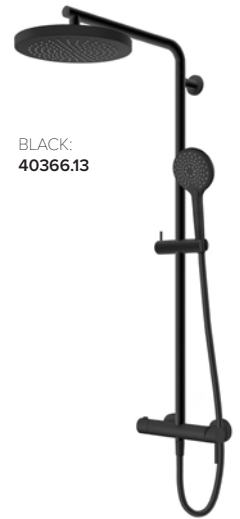

BLACK:
40366.13