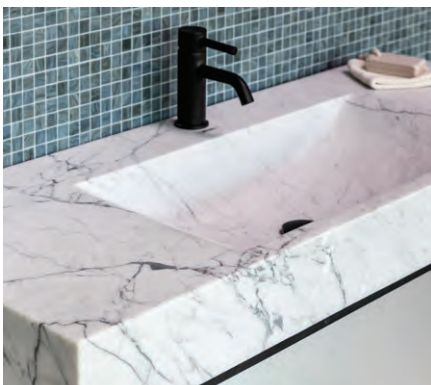

ITALIAN CARRARA MARBLE

Marble tops are famous for their unique natural beauty and provide an instant focal point in the bathroom. The finish is primarily white in colour with veins of black and grey amongst other subtle tones. Applies to Pure Vanity only.