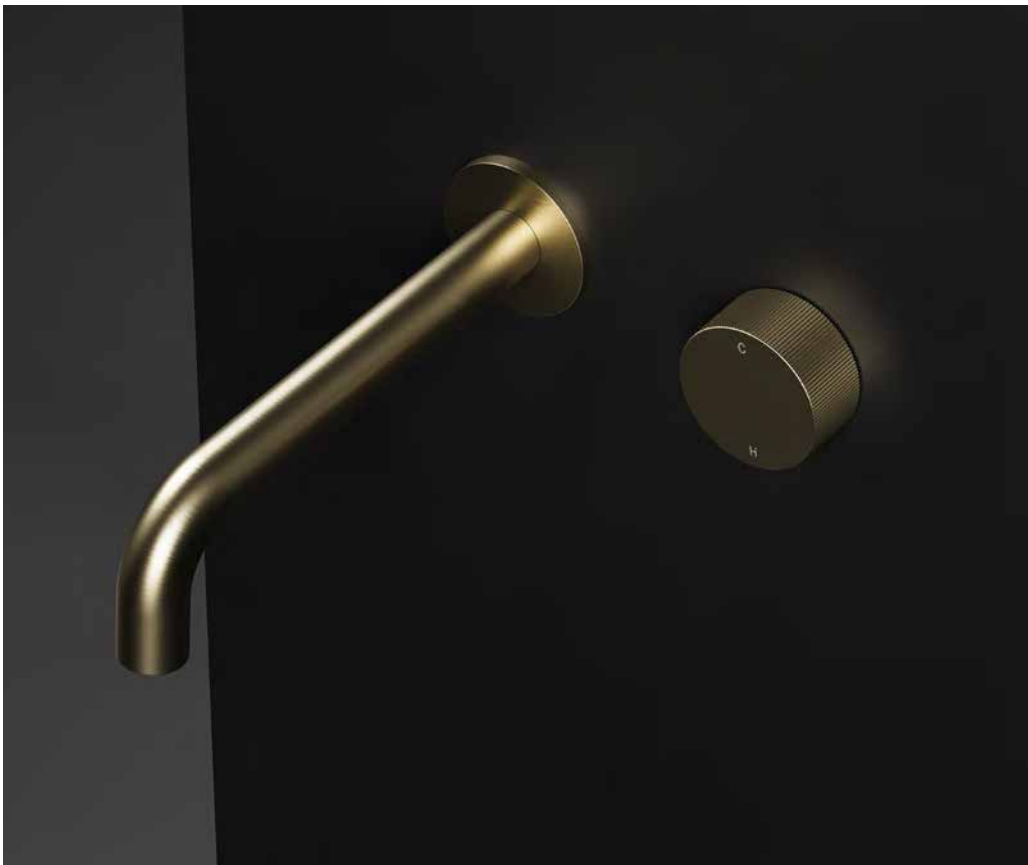

Lente Wall Mounted
2TH Basin/Bath Mixer
Finish: Brushed Brass