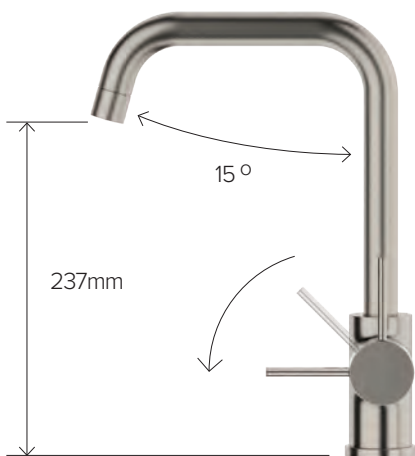

BRUSHED NICKEL:
41830.04

GUN
 METAL:
41830.29

BLACK:
41830.13

BRUSHED
 BRASS:
41830.07

USER FRIENDLY

The Uno Square kitchen mixer is designed for efficiency in the kitchen environment with an ergonomic spout height of 237mm and 15 degree operating angle allowing ease of use for tasks like filling or washing large pans.