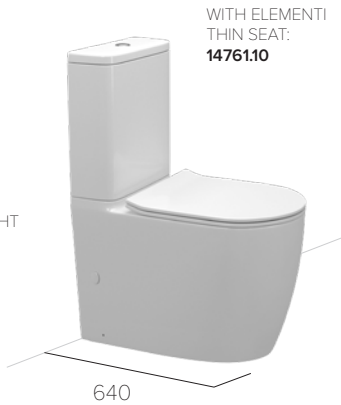

RIMLESS OVERHEIGHT & ACCESSIBLE BACK TO WALL TOILETS

ELEMENTI

UNO OVERHEIGHT BTW CC TOILET SUITE

RIMLESS HYPER JET FLUSH
SET OUTS:
S PAN: 55-132MM
178-233MM WITH
OPTIONAL 12607.00 BEND
P PAN: 180MM
WELS 4 STAR:
4.5 L PER FULL FLUSH
3 L PER HALF FLUSH
BOTTOM LEFT, BOTTOM RIGHT
& BACK INLET
GLOSS WHITE
VITREOUS CHINA