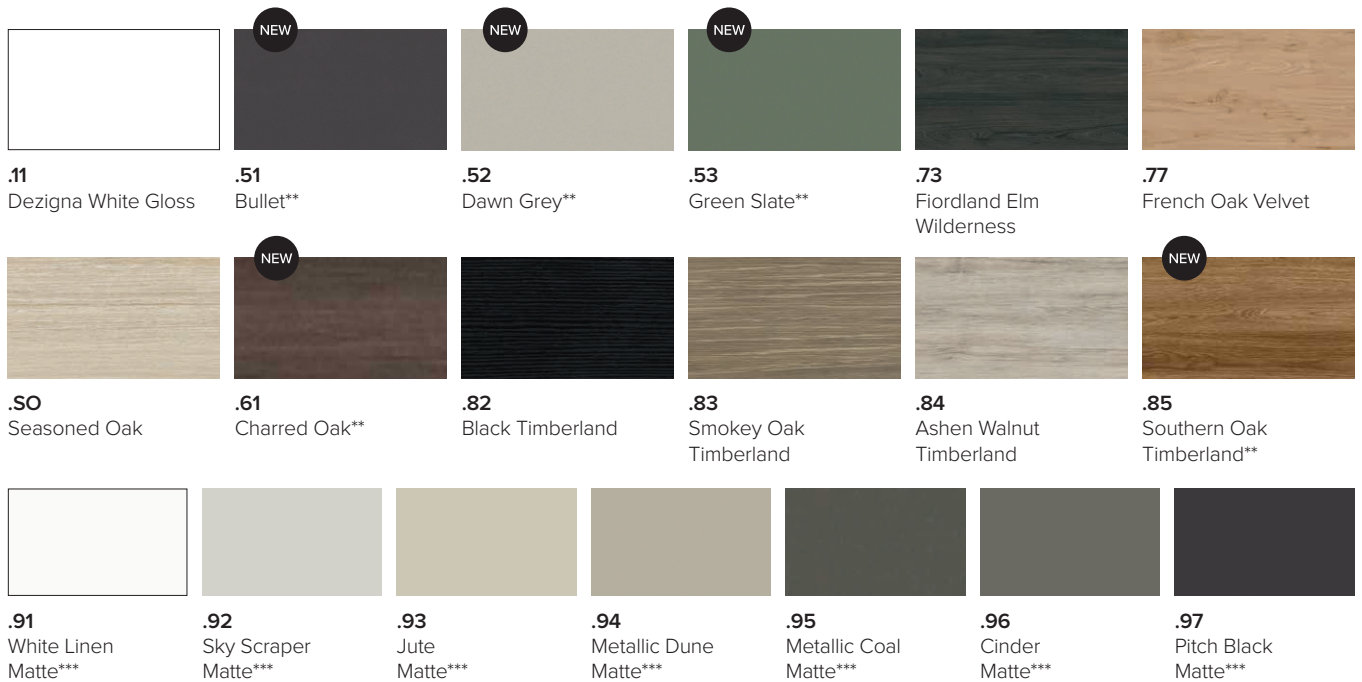

ELEMENTI CABINET FINISHES

Select finish code below e.g. 1600 Wall Tall Cabinet in Black Timberland: 84920.**82**

** Only available with 83510 & 83512 (Open Shelf Cabinet) *** Only available with 84920 (Wall Tall Cabinet)