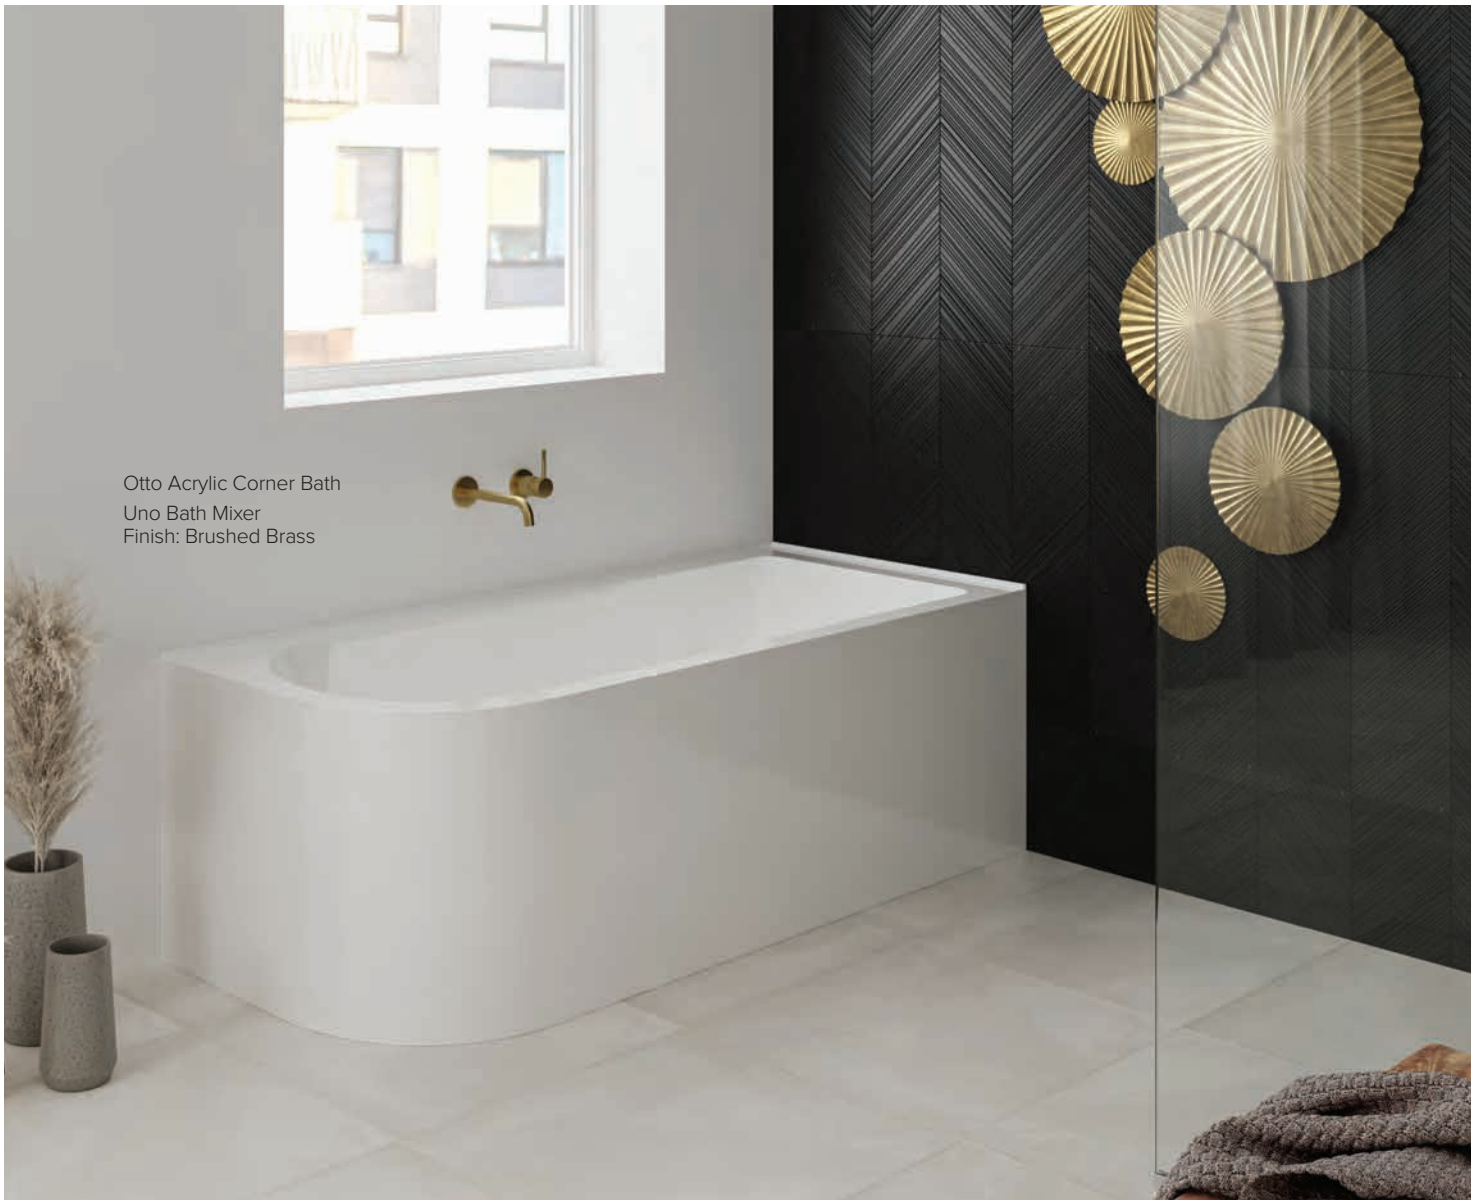

CORNER ACRYLIC BATHS

Otto Acrylic Corner Bath
Uno Bath Mixer
Finish: Brushed Brass

OTTO ACRYLIC CORNER BATH

VOID SPACE FOR WASTE PLUMBING
BATH WASTE NOT INCLUDED
1650(L) X 750(W) X 560(H)

GLOSS WHITE
LEFT ACRYLIC:
52580.10

GLOSS WHITE
RIGHT ACRYLIC:
52581.10