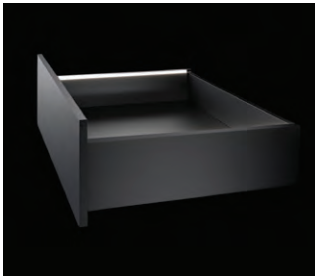

INGENIOUS DESIGN

A meticulously crafted anthracite drawer conceals the drawer mechanism within a sleek 13mm housing. Offering full sides and an uninterrupted appearance enabled by invisible screws and fittings creating a modern foundation on which to build your space.

Avantech YOU only available with 'Pro' Cabinet.