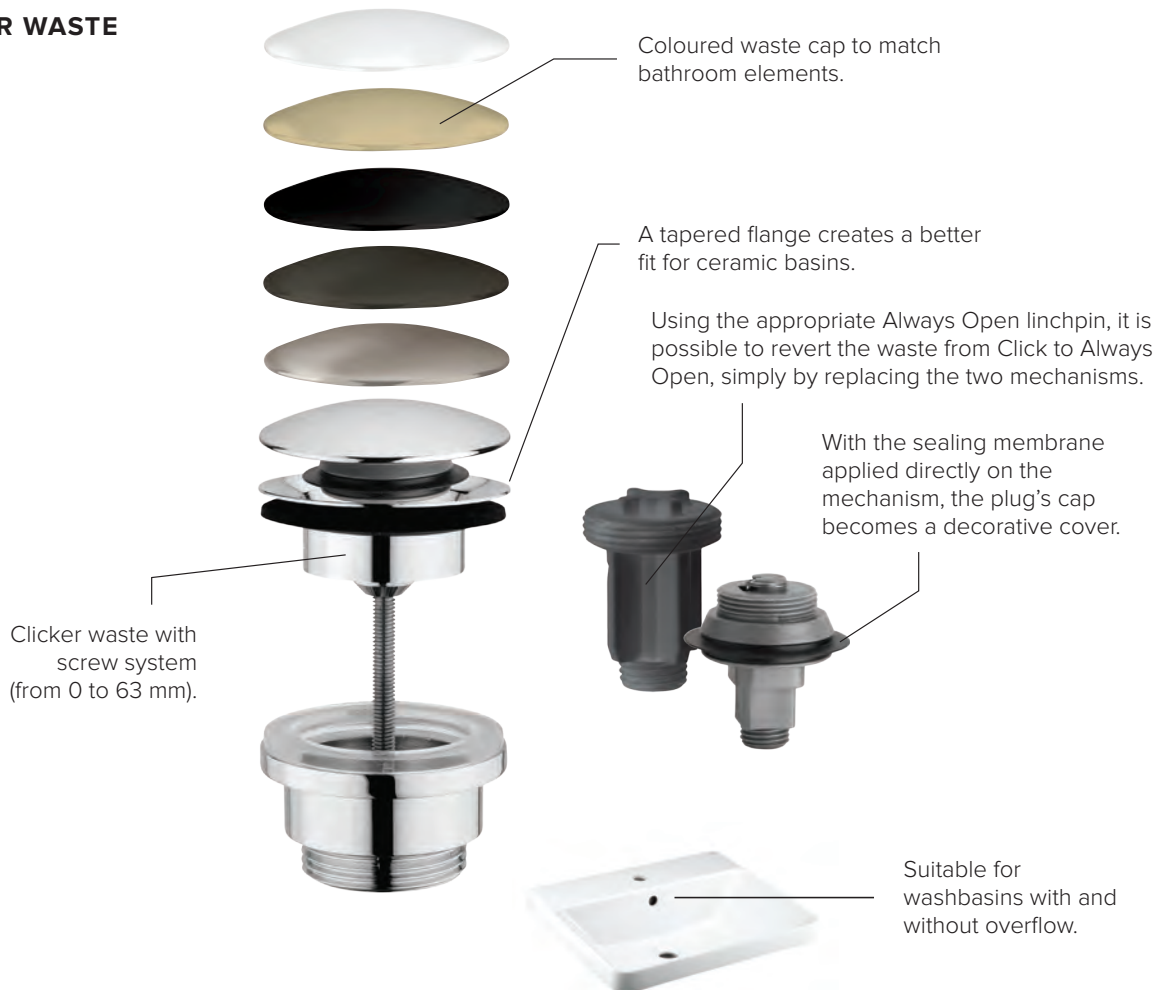

COLOURED CLICKER WASTE