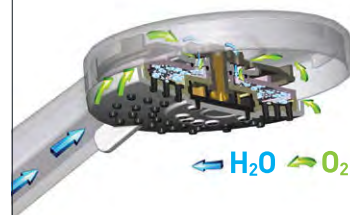

2014

Introduction of Elementi Showers with AquaAir Technology