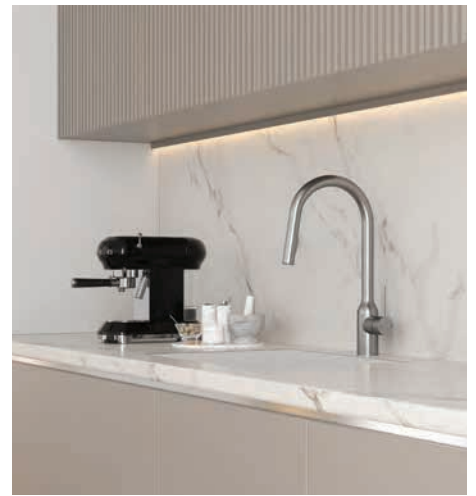

Gooseneck Kitchen Mixer with Pull Out Spray
Finish: Stainless Steel

FOOD GRADE 304 STAINLESS STEEL

Stylish yet practical, the robust material incorporates a number of additional benefits; being food grade 304 stainless steel not only does it look great but its durability and resistance to corrosion, germs and acid contamination make it perfect to survive the demands of everyday life. Whilst the unique finish also reduces the visibility of finger marks making cleaning a breeze.