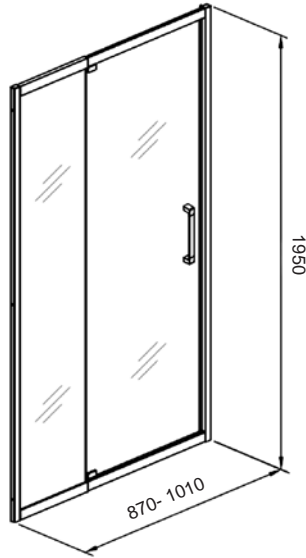

EVOLVE ADJUSTABLE SHOWER DOOR

The adjustable shower door allows you maximum flexibility when it comes to fitting your door offering an impressive 870-1010mm range of adjustment.

EVOLVE ADJUSTABLE 900/1000MM PIVOT SHOWER DOOR

CHROME: 11206.02

BLACK: 11206.13