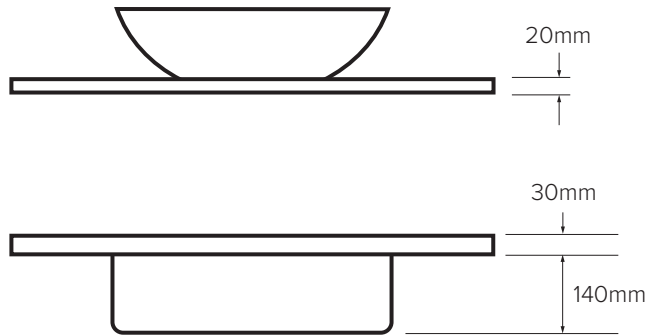

BARE™

BARE CONCRETE

Bare concrete vanity tops combine warm pastel colours with the natural harsh elements of concrete to create a focal point in any bathroom. Available in both a flat top and square recessed vanity basin option.

TOP DRILLABLE
ON SITE