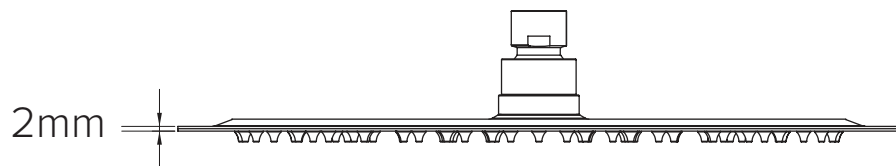

BLACK:
 40222.13

BRUSHED BRASS:
 40222.07

Wall Arm

Ceiling Arm

ULTRA FLAT

The Vibrant stainless steel showerhead is ultra flat at only 2mm.

ELEMENTI

5 Year Guarantee*
 2 Year Coloured Finish Guarantee*
 1 Year Guarantee on Shower Parts*