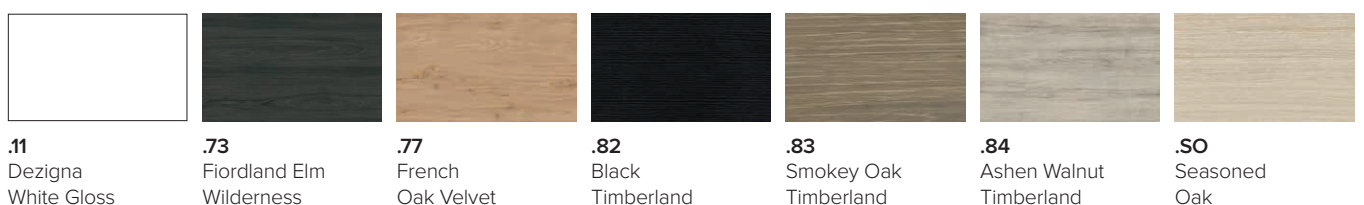

CABINET FINISHES

Select finish code below e.g. Sixty Bare Wall Vanity with Black Rail and Dezipna White Gloss finish with Blue Concrete Top: 85162**BL**.11