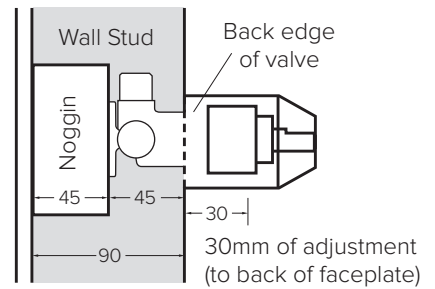

30MM ADJUSTMENT RANGE

The Mains Pressure shower mixer features a 30mm adjustment range allowing for different installation requirements and thickness of wall/cladding materials.

OPTIONAL 13MM EXTENSION KIT