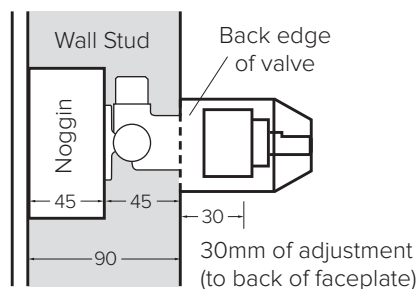

OPTIONAL 13MM EXTENSION KIT

43mm of adjustment (to the back of faceplate) can be achieved using the 13mm extension kit. Code: **43472.00**

Note: Compatible with 40mm Mains Pressure Valve only

TELAIO

Sophisticated and contemporary in design, Telaio will elevate your bathroom. This collection takes inspiration from timeless simplicity and clean lines. By combining this classic influence with modern elements, Telaio achieves harmony between tradition and style.