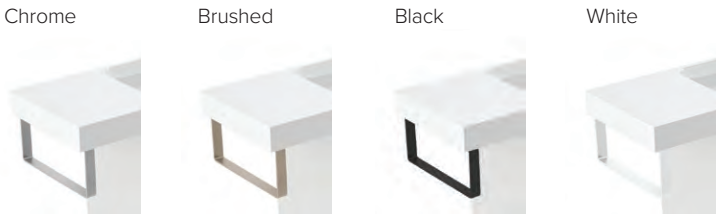

MATCH YOUR TAPWARE FINISH

RAILS

Choose from four towel rail finish options to help match your choice of tapware and accessories.