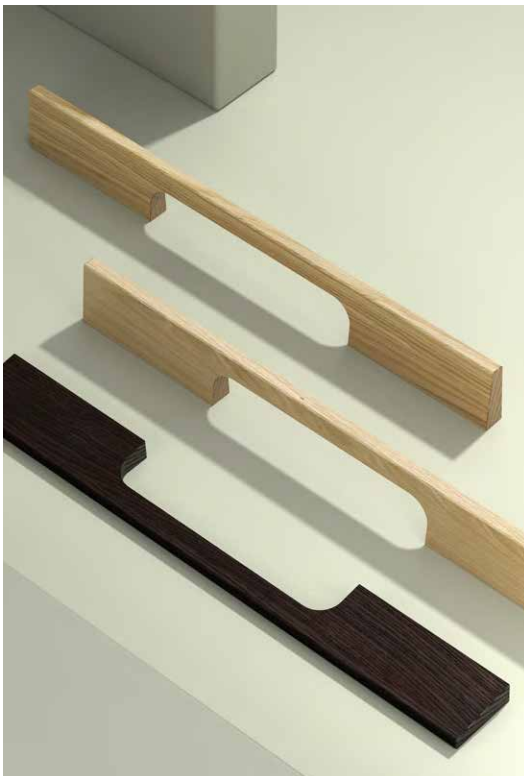

PONT TIMBER HANDLE NEW

OAK
320MM:
H-3147.BR

DARK BROWN
320MM:
H-3148.DR

EleStone & EleCast Tops Drillable On Site
Soft Close Doors & Drawers
Moisture Resistant Board

Durable Thermoform
Internal Drawer Finish
Cabinetry Manufactured in New Zealand