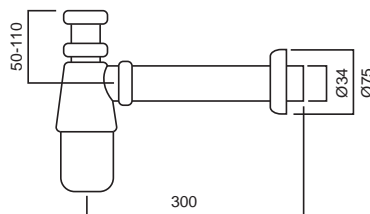

ELEMENTI
40MM BOTTLE TRAP

CHROME:
79142.02