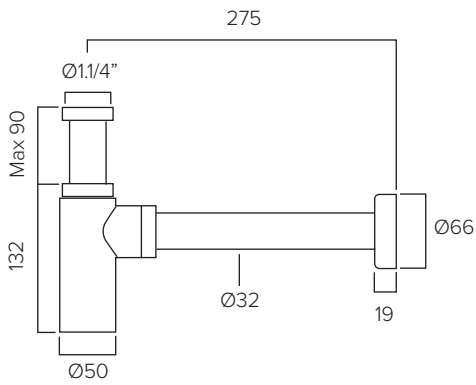

ELEMENTI
32MM BOTTLE TRAP