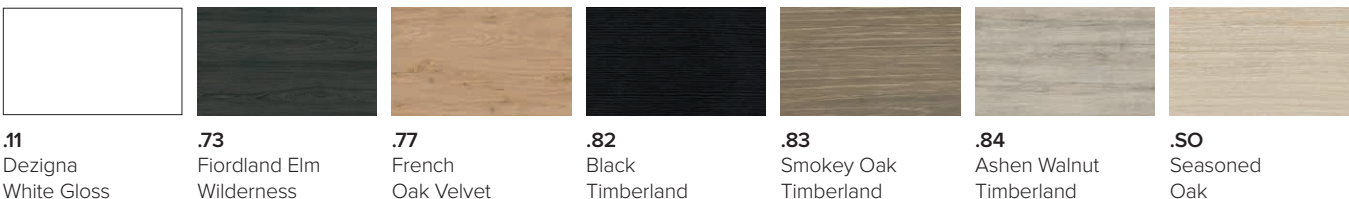

CABINET FINISHES

Select finish code below e.g. Sixty Bare Wall Vanity with Black Rail and Dezigna White Gloss finish with Blue Concrete Top: **85162BL.11**