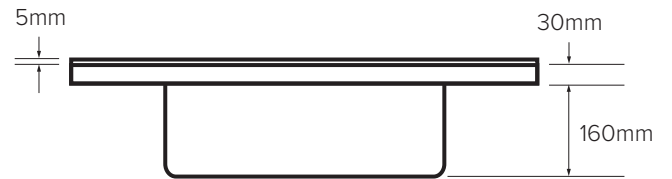

SQUARE POLYMARBLE

Being mechanically engineered from a mix of resin and marble powder, man-made Polymarble has a more precise, perfectly flat finish which makes it preferred for situations where tiles are placed up to the edge of the vanity top.

POLYMARBLE RAISED REAR PROFILE

A raised rear profile has been designed for additional waterproofing, as well as providing an ideal flat top surface for tiling up to.