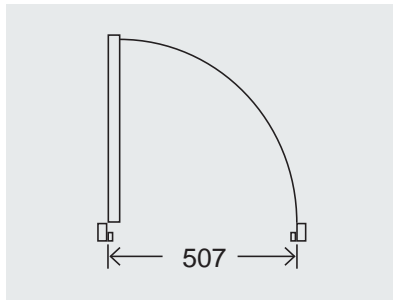

Door open size 507mm