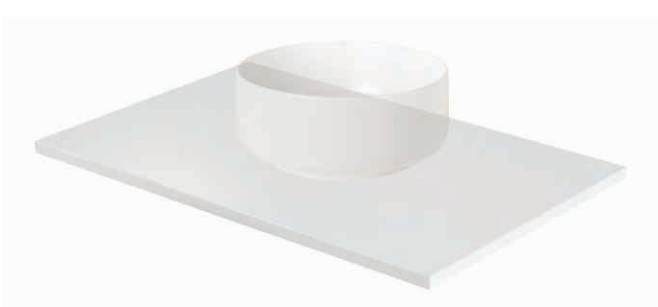

CABINET
+ TOP**STEP 1:** Select your cabinet size and finish**STEP 2:** Select your top size and finish**TERINA X 750MM WALL VANITY:**

C-TER075W-PL.11 + T-ES75.WH

STEP 2: Select top and finish

ELESTONE

**DURABLE ELESTONE
FLAT TOP**