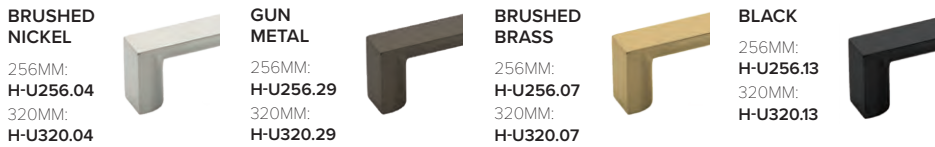

URBAN 256MM & 320MM HANDLE **Note:** 256mm handle for 440mm cabinet only.