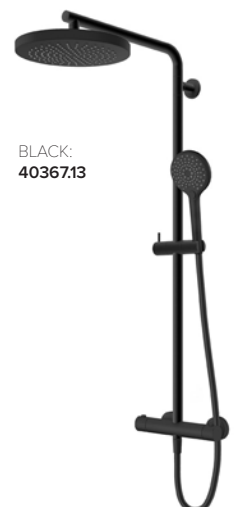

BLACK:
40367.13