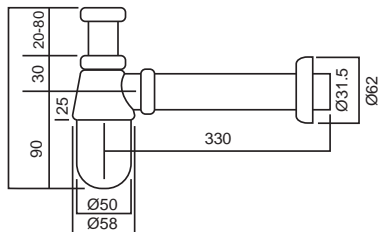

ZUCCHETTI
32MM BOTTLE TRAP

BRUSHED
NICKEL:
Z9502P.C3

MATT
BLACK:
Z9502P.N1

ELEMENTI
32MM BOTTLE TRAP

ELEMENTI
40MM BOTTLE TRAP

ELEMENTI
32MM INSULATED
BOTTLE TRAP

A separate internal sleeve prevents accidental scalding by keeping hot water away from the exterior. Using an insulated bottle trap can eliminate the need for a semi pedestal/cover.

Refer to your local regulations for details.