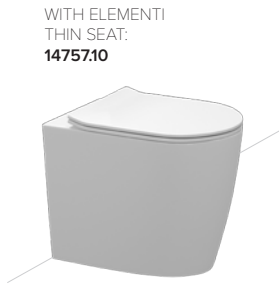

ELEMENTI
**UNO OVERHEIGHT
BACK TO WALL TOILET PAN**

WALL TOILET PAN
RIMLESS HYPER JET FLUSH
SET OUTS:
S PAN: 55-95MM
P PAN: 180MM
WELS 4 STAR:
4.5 L PER FULL FLUSH
3 L PER HALF FLUSH