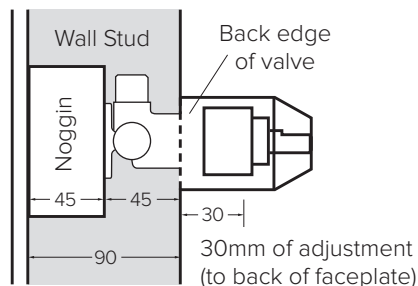

**30MM
ADJUSTMENT RANGE**

The Mains Pressure shower mixer features a 30mm adjustment range allowing for different installation requirements and thickness of wall/cladding materials.