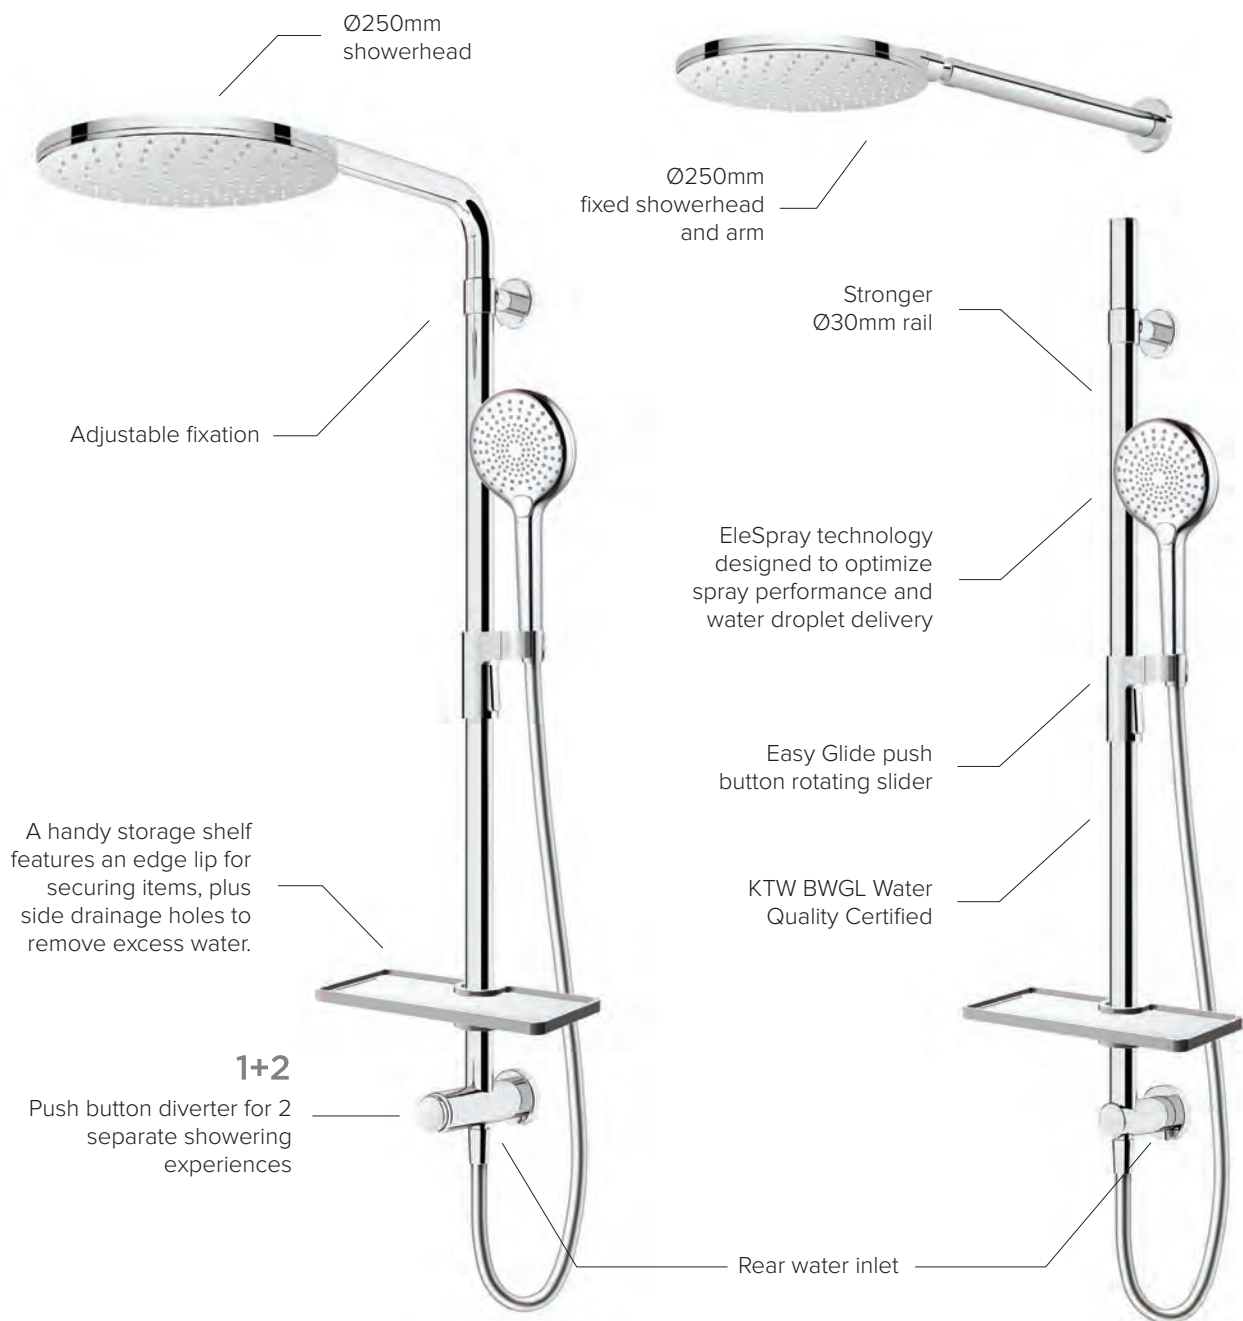

SPLASH LUX

ENJOY A LITTLE LUXURY

Splash Lux offers a spa like experience with the 3 spray hand piece and large overhead column or fixed head shower for complete showering indulgence.

Outside 3 rings of large nozzles

Inside 4 rings of small nozzles

Both at once