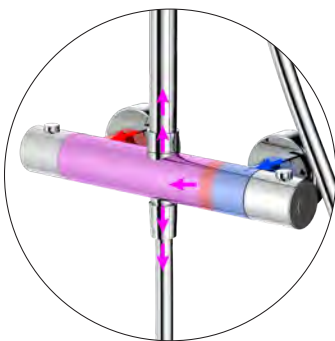

SPLASH PLUS ROUND

SHOWER MIXER

Offering all the benefits of a traditional shower mixer but integrated cleverly into the shower itself, allowing for ease of temperature adjustment and water flow with effortless control.

THERMOSTATIC MIXER

Elementi's most precise showering experience yet. The integrated Thermostatic mixer allows users accurate temperature control every time.

SPLASH PLUS COLUMN SHOWER WITH INTEGRATED SHOWER MIXER

CW 3 FUNCTION HAND PIECE
ADJUSTABLE FIXATION
MAINS PRESSURE:
2 STAR 12 L/MIN

CHROME:
40366.02

BLACK:
40366.13

SPLASH PLUS COLUMN SHOWER WITH INTEGRATED THERMOSTATIC MIXER

CW 3 FUNCTION HAND PIECE
ADJUSTABLE FIXATION
MAINS PRESSURE:
2 STAR 12 L/MIN

CHROME:
40367.02

BLACK:
40367.13