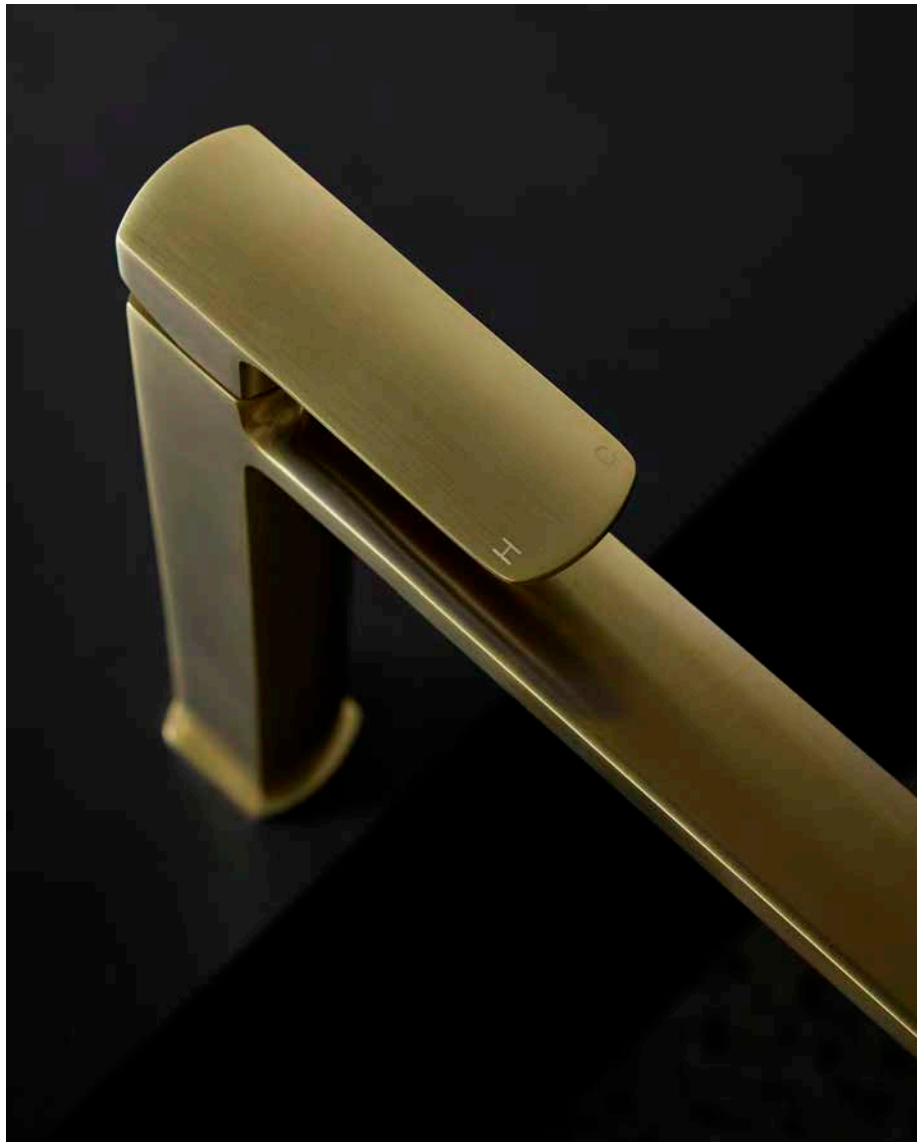

**OPTIONAL 13MM
EXTENSION KIT**

43mm of adjustment (to the back of faceplate) can be achieved using the 13mm extension kit. Code: **43472.00**

Note: Compatible with 40mm Mains Pressure Valve only.

ION

With flat profiling of the lever and spout combined with sleek lines and stylishly good looks, the Ion tapware collection from Elementi is a superior product in both looks and performance.