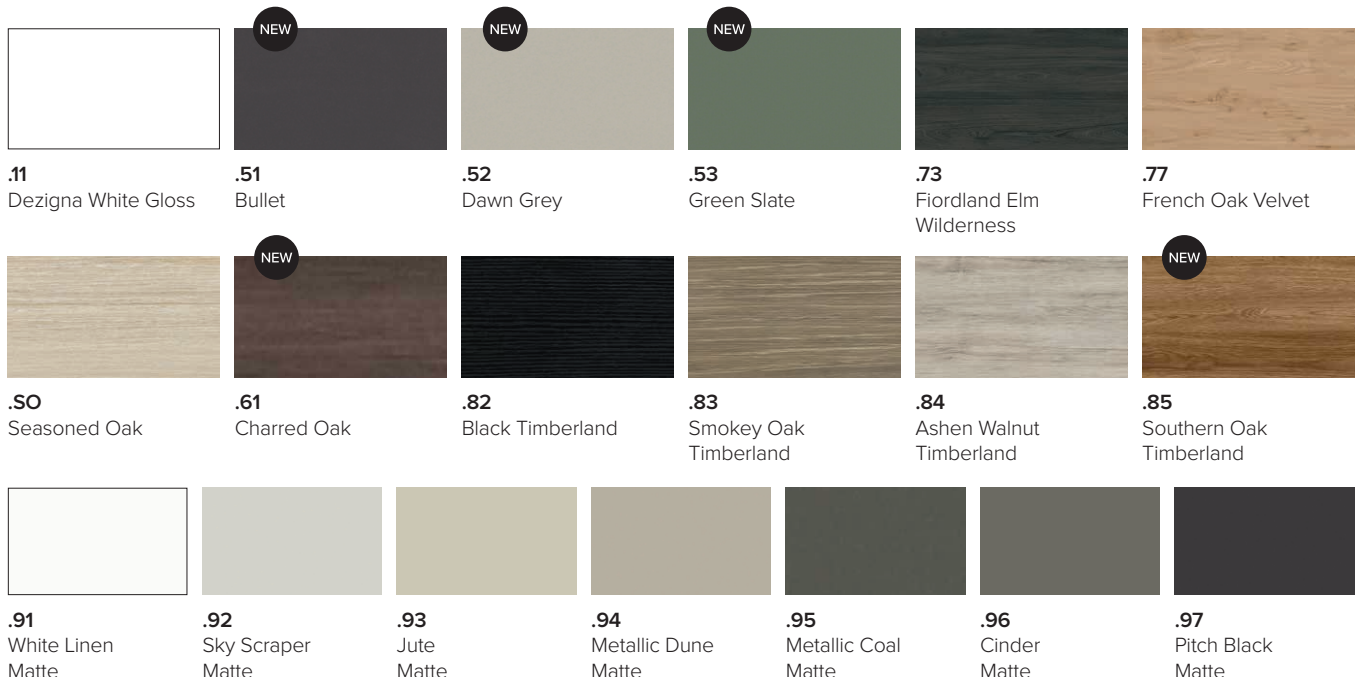

CABINET FINISHES

Select cabinet and finish code below followed by top choice.

e.g. 750 Terina Pro Wall Vanity with 20mm White EleStone Flat Top in Dezigna White Gloss: **C-TER075W-PL.11 + T-ES75.WH**