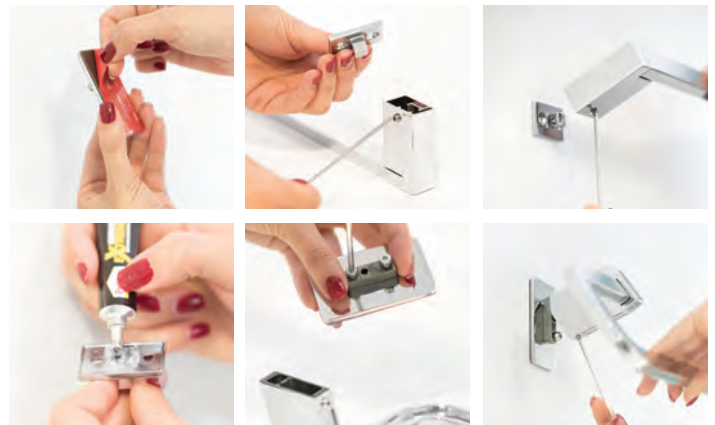

Eletech Towel Ring
Finish: Black

Eletech Robe Hook
Finish: Black

BACKPLATE FASTENING SYSTEM

If you're looking to save time and money, this is the perfect option. The 3M-coated stainless steel back plate where you can easily install Elementi Eletech accessories. The adhesive backplate is easy to install on surfaces such as drywalls, glass, tile and concrete and never damages the surface (surface must be within 0.5mm of level). Load bearing up to 5kg.