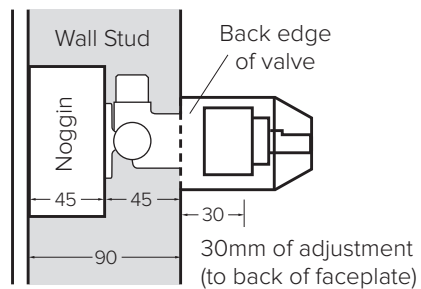

30MM ADJUSTMENT RANGE

The Mains Pressure shower mixer features a 30mm adjustment range allowing for different installation requirements and thickness of wall/cladding materials.