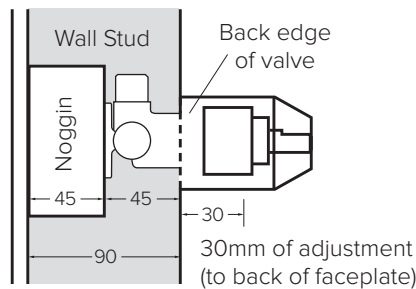

**OPTIONAL 13MM
EXTENSION KIT**

43mm of adjustment (to the back of faceplate) can be achieved using the 13mm extension kit. Code: **43472.00**

Note: Compatible with 40mm Mains Pressure Valve only.

ION

With flat profiling of the lever and spout combined with sleek lines and stylishly good looks, the Ion tapware collection from Elementi is a superior product in both looks and performance.