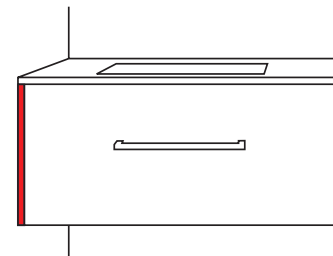

VANITY PACKERS

A 16mm vanity packer is available in all our ELEMENTI finishes as an additional extra designed to fit the gap beside the vanity and the wall when installed against a corner.

CODE:
84899 + FINISH