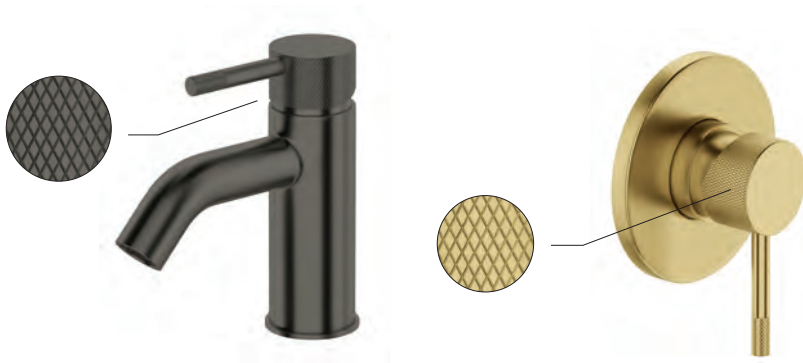

OPTIONAL 13MM EXTENSION KIT

43mm of adjustment (to the back of faceplate) can be achieved using the 13mm extension kit. Code: **43472.00**

Note: Compatible with 40mm Mains Pressure Valve only.

UNO ETCH

ETCHED HANDLE

An etched handle gives Uno Etch tapware an industrial aesthetic with the cross cut texture also providing additional grip for easier operation.

Uno Etch Extended Height Basin Mixer
Finish: Gun Metal

Uno Etch Basin Mixer
Finish: Brushed Brass